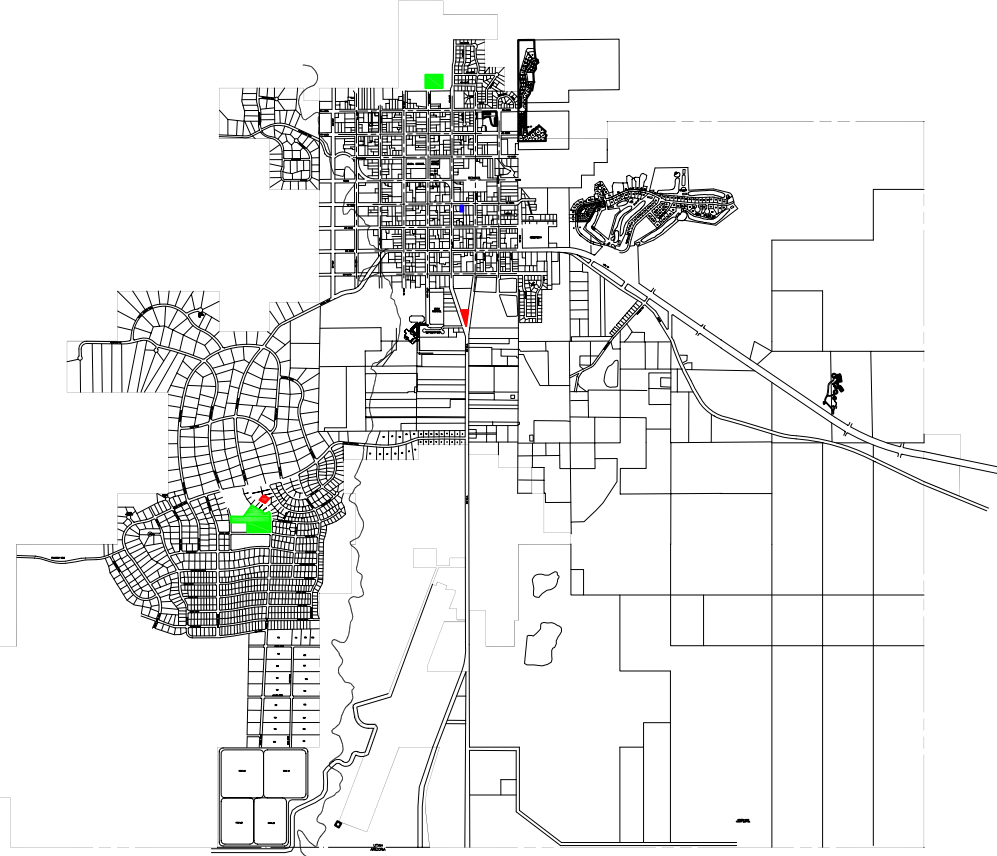

N
 1" = 750' (22X34)
 1" = 1500' (11X17)

LEGEND

PARKS	
FIRE STATIONS	
POLICE STATIONS	

VICINITY MAP

 148 EAST TABERNAACLE, ST. GEORGE, UT 84770 TEL: 435-628-8500 FAX: 435-628-8553	KANAB CITY CAPITAL FACILITIES PLAN
	PARKS, RECREATION, PUBLIC SAFETY