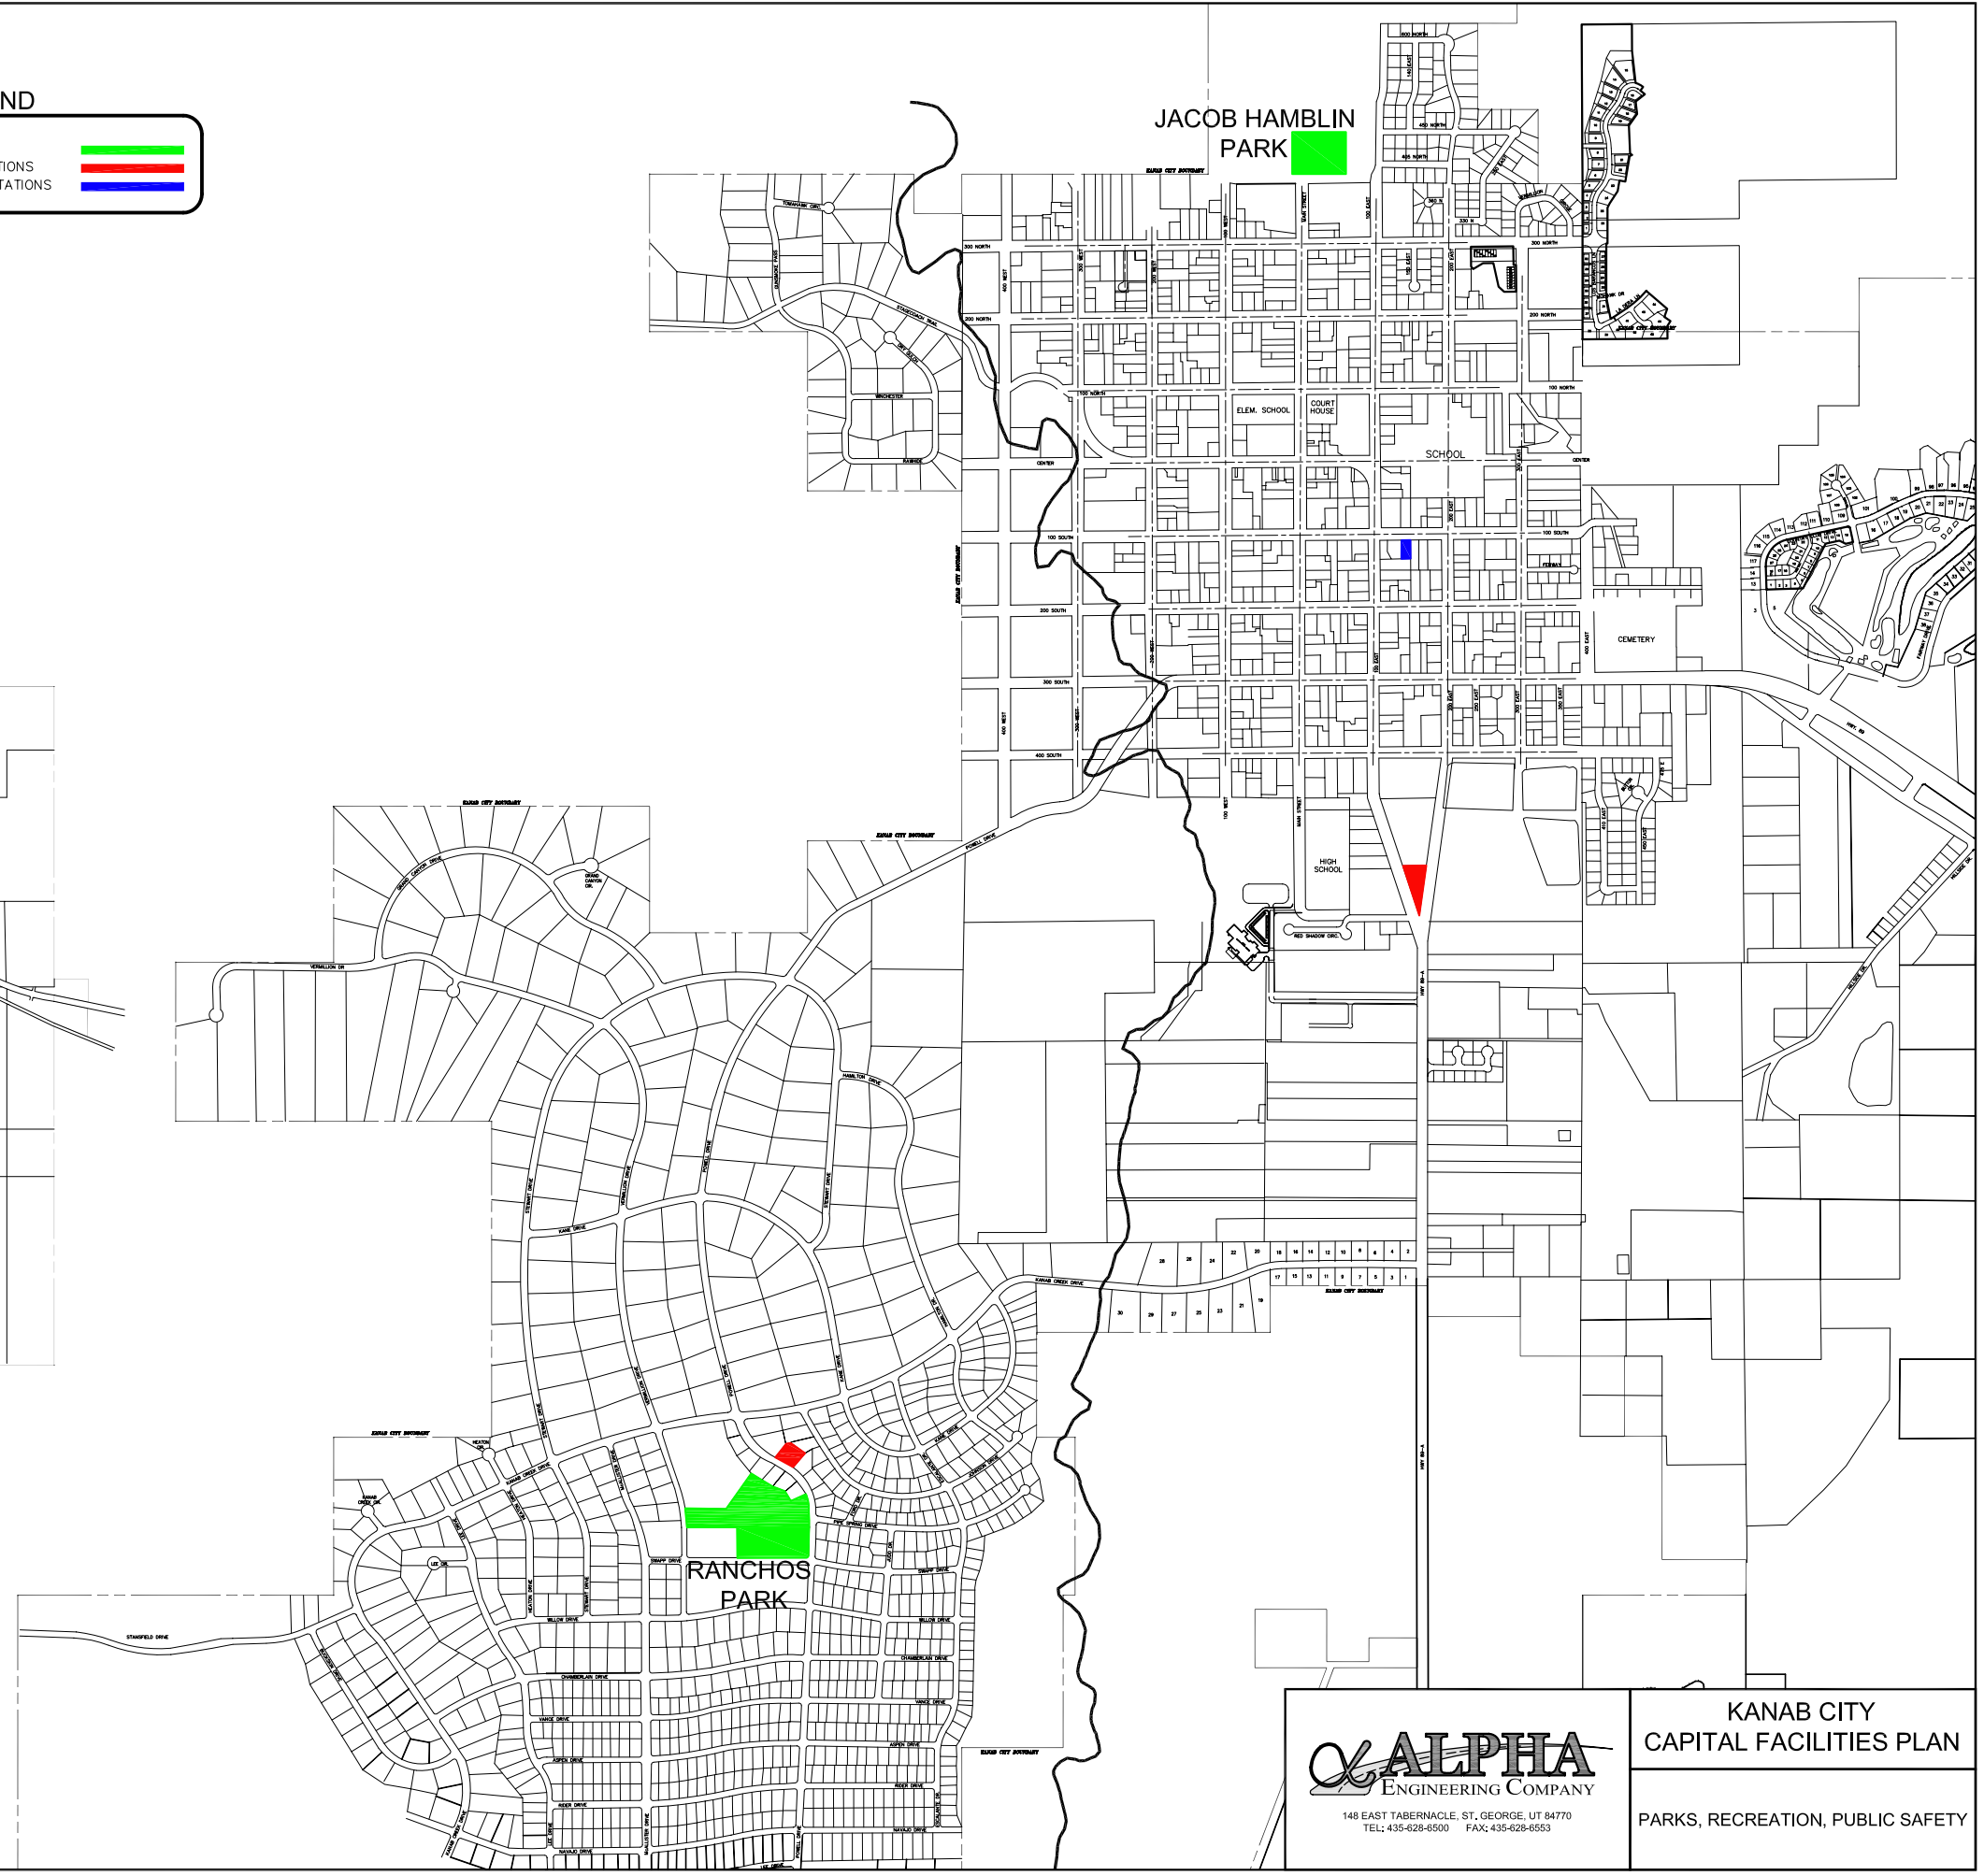

N
 1" = 750' (22X34)
 1" = 1500' (11X17)

LEGEND

PARKS	
FIRE STATIONS	
POLICE STATIONS	

VICINITY MAP

 148 EAST TABERNAACLE, ST. GEORGE, UT 84770 TEL: 435-628-8500 FAX: 435-628-8553	KANAB CITY CAPITAL FACILITIES PLAN
	PARKS, RECREATION, PUBLIC SAFETY